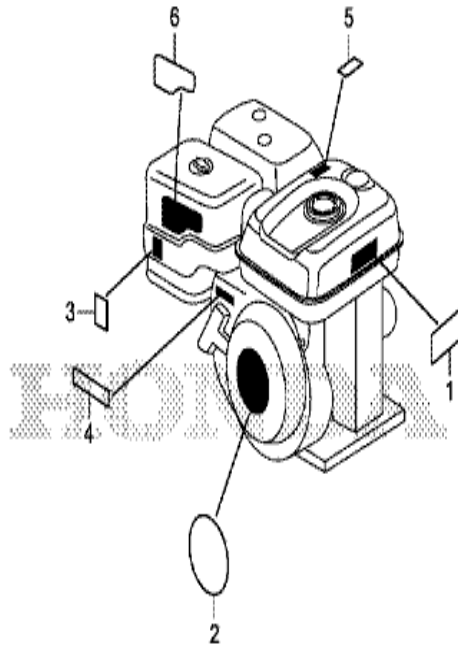

**GX160UH2**  
**E-19 FLYWHEEL**

FR.   
 ZED00E1900

Refnr	Part Number	Description	from	to	Unit Qty.	Order Qty.	Repair Qty.
1	13331-Z8B-900	KEY, SPECIAL WOODRUFF, 25X18			001	0	0
2	19511-Z1T-000	FAN, COOLING			001	0	0
2	19511-ZE1-000	FAN, COOLING			(1)	0	0
3	28451-Z1T-700	PULLEY, STARTER			001	0	0
3	28451-Z4M-003	PULLEY, STARTER			(1)	0	0
4	31110-Z1T-931	FLYWHEEL COMP. (YUXIN)			001	0	0
4	31110-Z1T-932	FLYWHEEL COMP. (MAHLE)	1209747		001	0	0
5	90201-Z0T-800	NUT, SPECIAL, 14MM			(1)	0	0
5	90201-Z1T-000	NUT, SPECIAL, 14MM			001	0	0

GX160UH2

E-28 LABEL

ZED00E2800

<u>Refnr</u>	<u>Part Number</u>	<u>Description</u>	<u>from</u>	<u>to</u>	<u>Unit Qty.</u>	<u>Order Qty.</u>	<u>Repair Qty.</u>
1	87519-Z4N-000	MARK, OPERATOR CAUTION (PICTOGRAPH)			001	0	0
2	87521-Z4M-000	EMBLEM (GX160)			001	0	0
3	87528-Z4M-000	MARK, CHOKE			001	0	0
4	87532-ZH7-000	MARK, THROTTLE INDICATION			001	0	0
5	87539-Z4M-800	MARK, EX. CAUTION (PICTOGRAPH)			001	0	0
6	87602-Z0V-780	MARK, SALES POINT			001	0	0