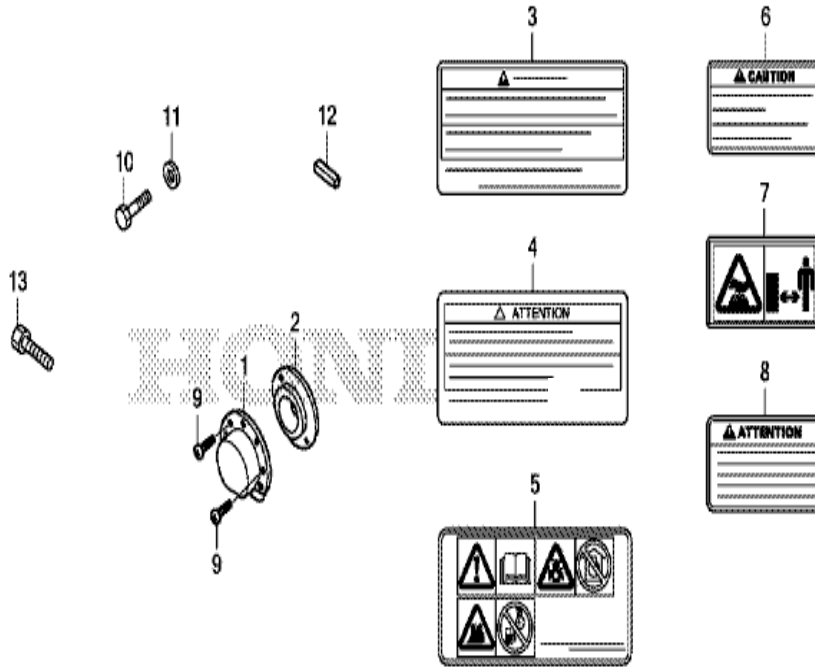

GX160UH2
E-40 OTHER PARTS

ZED0E4000

Refnr	Part Number	Description	from	to	Unit Qty.	Order Qty.	Repair Qty.
1	18331-883-810	CAP, MUFFLER			001	0	0
3	87516-Z4N-010	MARK, OPERATOR CAUTION (ENGLISH)			001	0	0
4	87516-Z4N-801	MARK, OPERATOR CAUTION (FRENCH)			001	0	0
6	87539-Z4M-000	MARK, EX. CAUTION (ENGLISH)			001	0	0
8	87539-Z4M-810	MARK, EX. CAUTION (FRENCH)			001	0	0
9	90055-ZE1-000	SCREW, TAPPING, 4X6			002	0	0
12	90745-ZE1-600	KEY, 4.78X4.78X38			001	0	0