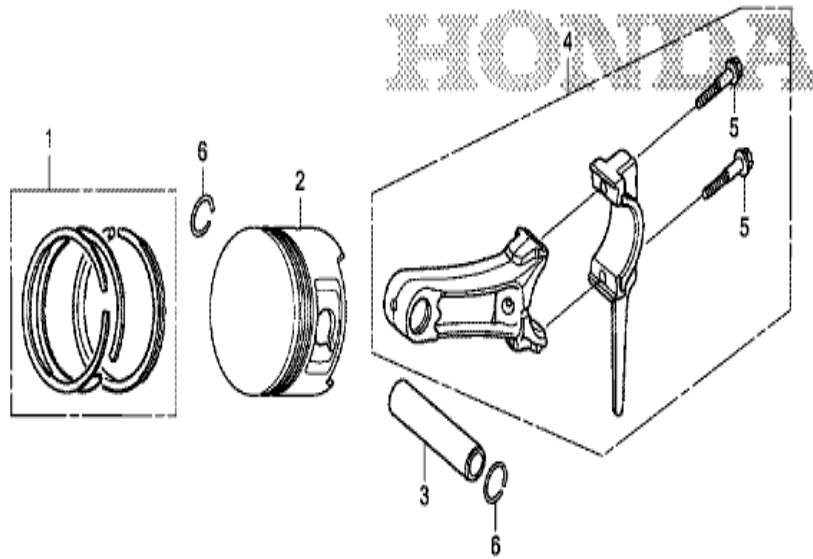

GX160UH2

E-8 PISTON

FR.
ZED0ED800

Refnr	Part Number	Description	from	to	Unit Qty.	Order Qty.	Repair Qty.
1	13010-Z1T-931	RING SET, PISTON (STD.) (TPR)			001	0	0
1	13010-Z1T-932	RING SET, PISTON (STD.) (RIKEN)			001	0	0
2	13101-Z1T-930	PISTON (STD.)			001	0	0
3	13111-Z1T-000	PIN, PISTON			001	0	0
3	13111-Z4M-000	PIN, PISTON			(1)	0	0
3	13111-ZDK-003	PIN, PISTON			001	0	0
4	13200-Z1T-930	ROD ASSY., CONNECTING			001	0	0
5	90001-Z4M-000	BOLT, CONNECTING ROD, 6X34.5			002	0	0
6	90551-ZE1-000	CLIP, PISTON PIN, 18MM			002	0	0