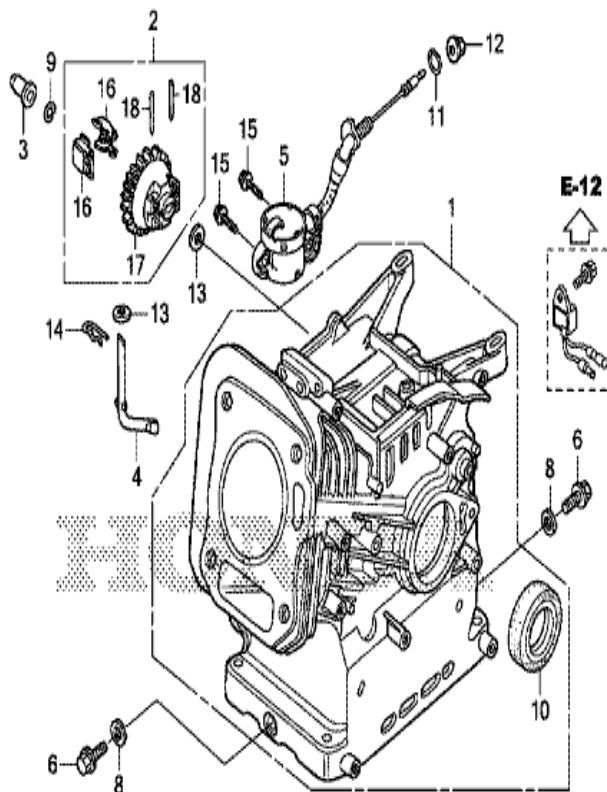

GX160UH2

E-3 CYLINDER BARREL

ZED00ED300A

Refnr	Part Number	Description	from	to	Unit Qty.	Order Qty.	Repair Qty.
1	12000-Z4M-426	BARREL ASSY., CYLINDER (OIL ALERT)			001	0	0
2	16510-Z4M-000	GOVERNOR ASSY.			001	0	0
3	16531-Z4M-000	SLIDER, GOVERNOR			001	0	0
4	16541-Z4M-000	SHAFT, GOVERNOR ARM			001	0	0
5	35480-Z0T-003	SWITCH ASSY., OIL LEVEL			001	0	0
6	90131-ZE1-000	BOLT, DRAIN PLUG			002	0	0
8	90601-ZE1-000	WASHER, DRAIN PLUG, 10.2MM			002	0	0
9	90602-ZE1-000	CLIP, GOVERNOR HOLDER			001	0	0
10	91201-Z0T-801	OIL SEAL, 25X41X6 (NOK)			001	0	0
10	91202-YA0-P01	OIL SEAL, 25X41X6 (ARAI)			001	0	0
10	91202-Z1T-003	OIL SEAL, 25X41X6 (ARAI)			001	0	0
11	91353-Z7E-003	O-RING, 14MM			001	0	0
12	94050-10000	NUT, FLANGE, 10MM			001	0	0
13	94101-06800	WASHER, PLAIN, 6MM			002	0	0
14	94251-08000	PIN, LOCK, 8MM			001	0	0
15	95701-06012-00	BOLT, FLANGE, 6X12			002	0	0
16	16511-Z4M-000	WEIGHT, GOVERNOR			002	0	0
17	16512-Z4M-000	HOLDER, GOVERNOR WEIGHT			001	0	0
18	16513-ZE1-000	PIN, GOVERNOR WEIGHT			002	0	0