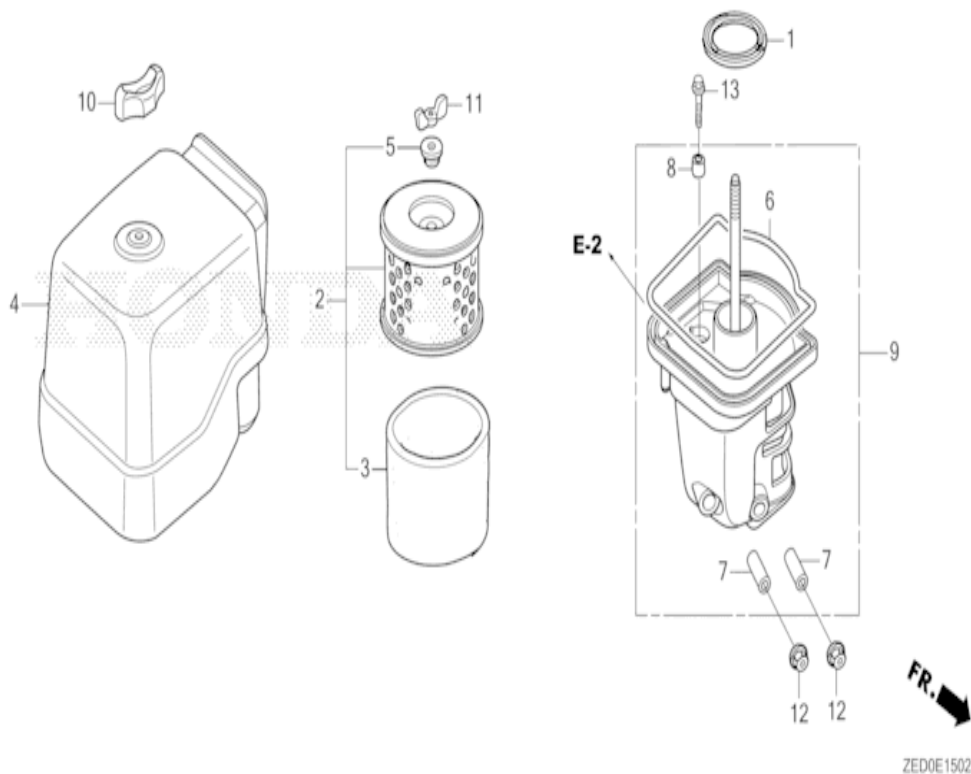

GX160UH2

E-15-2 AIR CLEANER (3)

Refnr	Part Number	Description	from	to	Unit Qty	Order Qty	Repair Qty
1	16271-ZE1-000	PACKING, ELBOW			001	0	0
2	17210-Z0V-781	ELEMENT, AIR CLEANER			001	0	0
3	17218-Z0V-780	FILTER, OUTER			001	0	0
4	17230-Z0V-780	COVER ASSY., AIR CLEANER		1142723	001	0	0
4	17230-Z0V-781	COVER ASSY., AIR CLEANER	1142724		001	0	0
5	17232-891-000	GROMMET, AIR CLEANER			001	0	0
6	17233-Z0V-780	SEAL, AIR CLEANER COVER			001	0	0
7	17238-ZE7-010	COLLAR, AIR CLEANER			002	0	0
8	17239-ZE3-840	COLLAR B, AIR CLEANER			001	0	0
9	17410-Z0V-780	ELBOW COMP., AIR CLEANER			001	0	0
10	90300-Z4M-800	NUT, AIR CLEANER			001	0	0
11	90325-044-000	NUT, TOOL BOX SETTING			001	0	0
12	94050-06000	NUT, FLANGE, 6MM			002	0	0
13	95701-06020-00	BOLT, FLANGE, 6X20			001	0	0