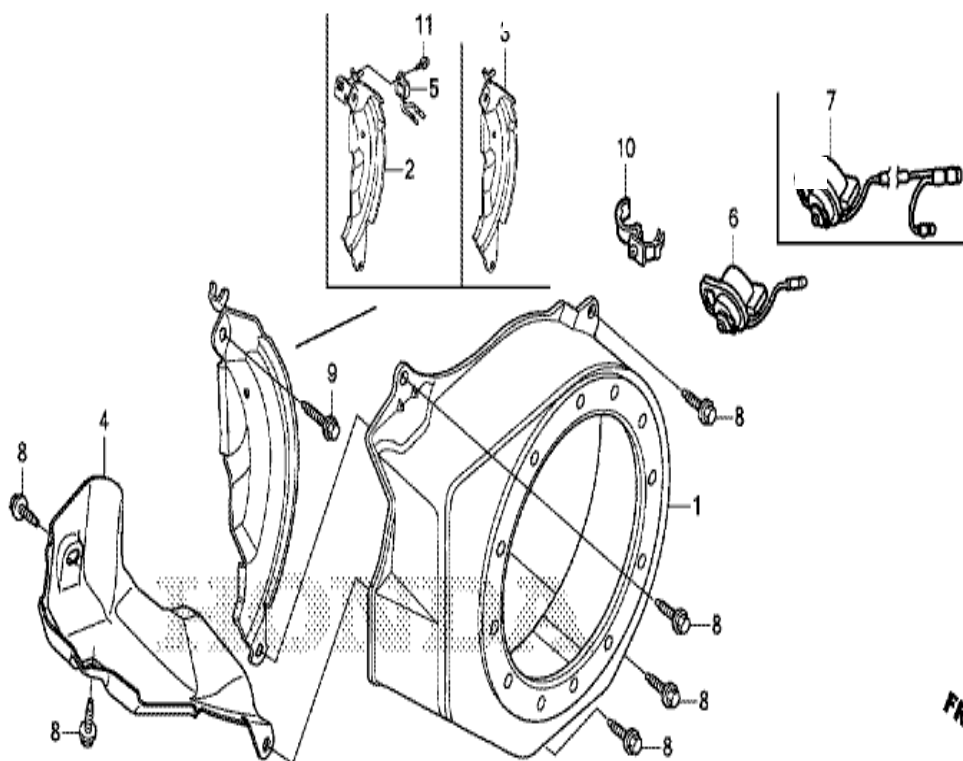

GX160UH2
E-12 FAN COVER

Refnr	Part Number	Description	from	to	Unit Qty.	Order Qty.	Repair Qty.
1	19610-Z4M-000ZA	COVER COMP., FAN *R280* (R280 POWER RED)			(1)	0	0
1	19610-Z4M-000ZB	COVER COMP., FAN *NH1* (NH1 BLACK)			(1)	0	0
1	19610-ZCW-000ZA	COVER COMP., FAN *R280* (R280 POWER RED)			001	0	0
1	19610-ZCW-000ZB	COVER COMP., FAN *NH1* (NH1 BLACK)			001	0	0
2	19611-Z4M-810	PLATE COMP., SIDE (OIL ALERT)			001	0	0
4	19630-Z4M-010	SHROUD COMP.			001	0	0
5	34150-ZH7-023	ALERT UNIT, OIL (IIDA)			001	0	0
7	35120-Z0T-831	SWITCH ASSY., ENGINE STOP (TOYO DENSO)			(1)	0	0
7	35120-Z0T-832	SWITCH ASSY., ENGINE STOP (MINDA)			001	0	0
7	36100-ZF6-P82	SWITCH ASSY., ENGINE STOP			001	0	0
8	90013-883-000	BOLT, FLANGE, 6X12 (CT200)			006	0	0
9	90022-888-010	BOLT, FLANGE, 6X20 (CT200)			001	0	0
10	90601-Z1T-003	CLIP, HARNESS			001	0	0
11	95701-06008-00	BOLT, FLANGE, 6X8			001	0	0