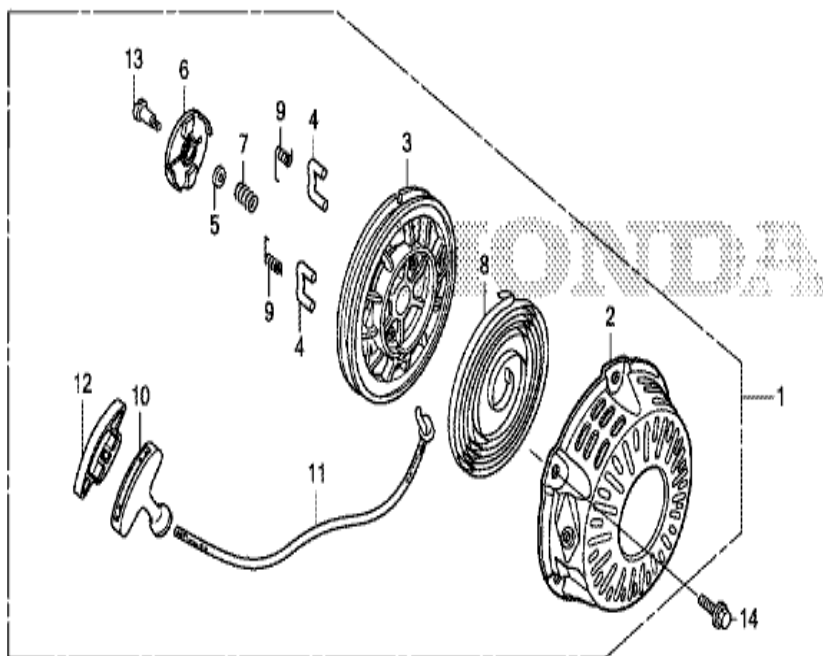

GX160UH2

E-11 RECOIL STARTER

ZED0E1100

Refnr	Part Number	Description	from	to	Unit Qty.	Order Qty.	Repair Qty.
1	28400-Z4M-801ZD	STARTER ASSY., RECOIL *NH1* (NH1 BLACK)		1129137	001	0	0
1	28400-ZED-801ZA	STARTER ASSY., RECOIL *R280* (R280 POWER RED)	1129138		001	0	0
1	28400-ZED-801ZB	STARTER ASSY., RECOIL *NH1* (NH1 BLACK)	1129138		001	0	0
2	28410-Z4M-003ZD	CASE COMP., RECOIL STARTER *NH1* (NH1 BLACK)		1129137	001	0	0
2	28410-ZED-801ZA	CASE COMP., RECOIL STARTER *R280* (R280 POWER RED)	1129138		001	0	0
2	28410-ZED-801ZB	CASE COMP., RECOIL STARTER *NH1* (NH1 BLACK)	1129138		001	0	0
3	28421-Z1T-702	REEL, RECOIL STARTER (BLACK)			001	0	0
4	28422-Z1T-701	RATCHET, STARTER			002	0	0
5	28431-ZH8-801	PLATE, FRICTION			001	0	0
6	28433-Z1T-702	GUIDE, RATCHET			001	0	0
7	28441-ZH8-801	SPRING, FRICTION			001	0	0
8	28442-ZH8-003	SPRING, RECOIL STARTER			001	0	0
9	28443-Z1T-701	SPRING, RETURN			002	0	0
10	28461-Z4M-003	KNOB, RECOIL STARTER		1129137	001	0	0
10	28461-ZED-801	KNOB, RECOIL STARTER	1129138		001	0	0
11	28462-ZH8-003	ROPE, RECOIL STARTER			001	0	0
12	28463-Z4M-003	KNOB, REINFORCEMENT		1129137	001	0	0
12	28463-ZED-801	KNOB, REINFORCEMENT	1129138		001	0	0
13	90003-ZH8-801	SCREW, SETTING			001	0	0
14	90008-Z1T-000	BOLT, FLANGE, 6X10			003	0	0
14	95701-06008-08	BOLT, FLANGE, 6X8			(3)	0	0