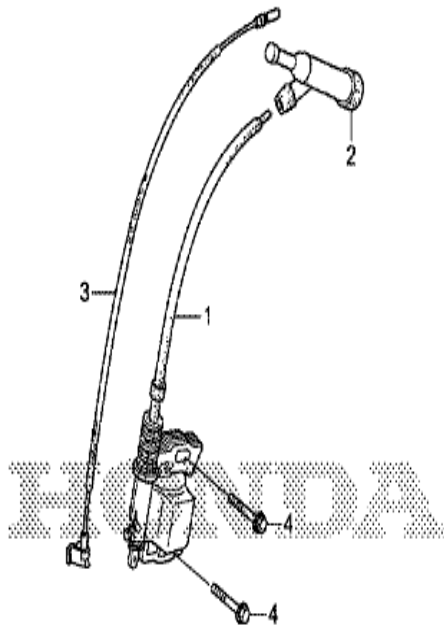

GX160UH2
E-20 IGNITION COIL

FR.
ZED0E2000

<u>Refnr</u>	<u>Part Number</u>	<u>Description</u>	<u>from</u>	<u>to</u>	<u>Unit Qty.</u>	<u>Order Qty.</u>	<u>Repair Qty.</u>
1	30500-Z1T-601	COIL ASSY., IGNITION (TOYO)			001	0	0
1	30500-Z1T-701	COIL ASSY., IGNITION (KOKUSAN)			001	0	0
2	30700-Z1T-601	CAP ASSY., NOISE SUPPRESSOR (TOYO)			001	0	0
2	30700-Z1T-701	CAP ASSY., NOISE SUPPRESSOR (KOKUSAN)			001	0	0
3	32195-Z1T-701	CORD, STOP SWITCH (370MM) (KOKUSAN)			001	0	0
3	36101-ZE1-010	CORD, STOP SWITCH (370MM)			001	0	0
4	90121-952-000	BOLT, FLANGE, 6X25 (CT200)			002	0	0