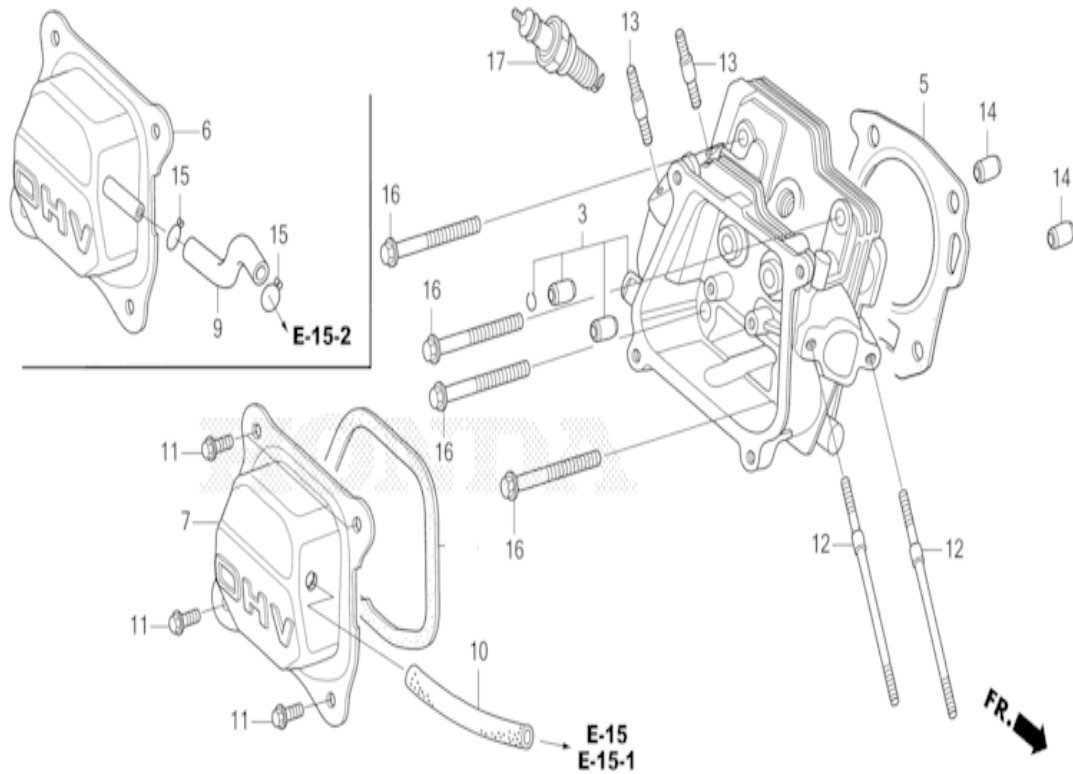

GX160UH2

E-2 CYLINDER HEAD

ZED0E0200A

Refnr	Part Number	Description	from	to	Unit Qty.	Order Qty.	Repair Qty.
3	12210-Z1T-407	HEAD COMP., CYLINDER			001	0	0
5	12251-ZL0-003	GASKET, CYLINDER HEAD (NIPPON LEAKLESS)			001	0	0
6	12310-Z1T-A40	COVER COMP., HEAD			001	0	0
6	12310-Z4M-841	COVER COMP., HEAD			(1)	0	0
8	12312-Z1T-701	PACKING, HEAD COVER (NINGBO SIL GASKET)			001	0	0
8	12391-ZE1-000	PACKING, HEAD COVER			001	0	0
9	15721-ZE1-840	TUBE, BREATHER			001	0	0
11	90013-883-000	BOLT, FLANGE, 6X12 (CT200)			004	0	0
12	90043-ZDK-000	BOLT, STUD, 6X112			002	0	0
13	90047-ZDK-000	BOLT, STUD, 8X32			002	0	0
14	94301-10160	DOWEL PIN, 10X16			002	0	0
15	95002-80000	CLIP, TUBE (C12)			002	0	0
16	95701-08060-00	BOLT, FLANGE, 8X60			004	0	0
17	98079-55846	PLUG, SPARK (BPR5ES) (NGK)			(1)	0	0
17	98079-55855	PLUG, SPARK (W16EPR-U) (DENSO)			(1)	0	0
17	98079-55876	PLUG, SPARK (BPR5ES) (NGK)			(1)	0	0
17	98079-56846	PLUG, SPARK (BPR6ES) (NGK)			001	0	0
17	98079-56855	PLUG, SPARK (W20EPR-U) (DENSO)			001	0	0
17	98079-56876	PLUG, SPARK (BPR6ES) (NGK)			(1)	0	0