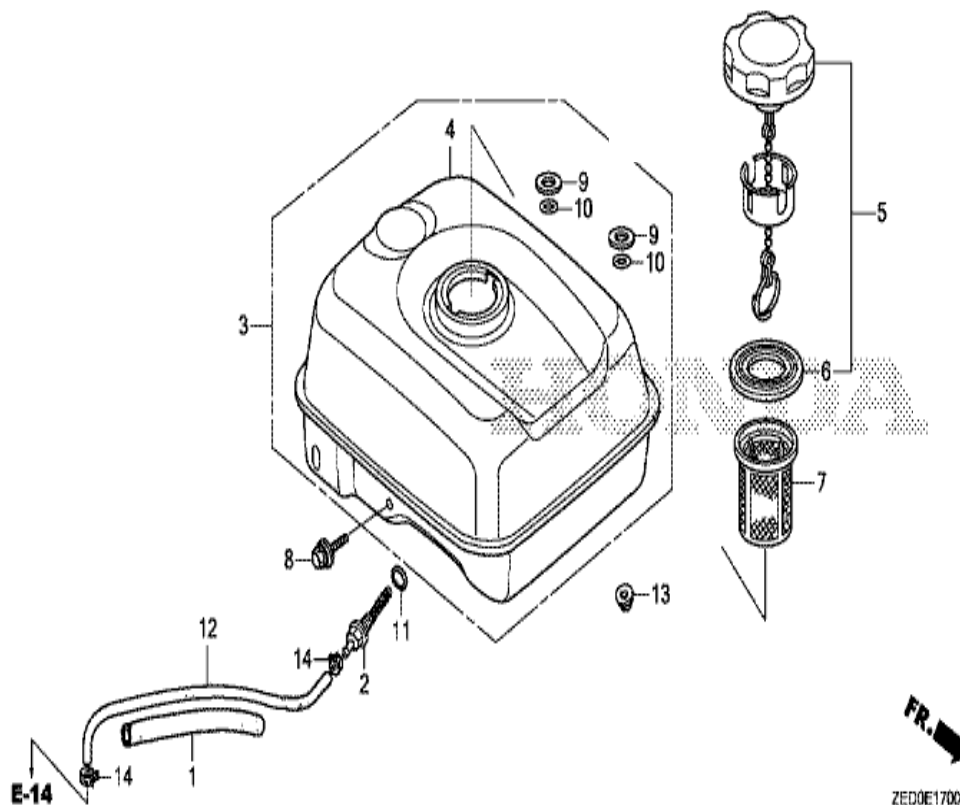

GX160UH2
E-17 FUEL TANK

Refnr	Part Number	Description	from	to	Unit Qty	Order Qty	Repair Qty
1	16854-ZH8-000	RUBBER, SUPPORTER (107MM)			001	0	0
2	16955-Z1T-010	JOINT, FUEL TANK			001	0	0
2	16955-ZE1-010	JOINT, FUEL TANK			(1)	0	0
4	17510-Z1T-930ZA	TANK COMP., FUEL *NH31* (NH31 MCKINLEY WHITE)			001	0	0
4	17510-Z1T-930ZB	TANK COMP., FUEL *NH1* (NH1 BLACK)			001	0	0
5	17620-Z4H-900	CAP COMP., FUEL FILLER		1104516	001	0	0
5	17620-Z4H-910	CAP COMP., FUEL FILLER	1104517	1102808	001	0	0
5	17620-Z4H-920	CAP COMP., FUEL FILLER	1102809		001	0	0
6	17631-Z0T-801	PACKING, FUEL FILLER CAP (39X62X3) (RADICON)			001	0	0
6	17631-Z1T-800	PACKING, FUEL FILLER CAP (39X62X3) (TOYOSHA)			001	0	0
8	90004-Z1T-000	BOLT, FLANGE, 6X29			001	0	0
8	90004-ZH7-003	BOLT, FLANGE, 6X29			(1)	0	0
11	91353-671-004	O-RING, 14MM (NOK)			001	0	0
12	91424-Z4M-003	TUBE, FUEL, 4.5X145 (FKM)		1101308	001	0	0
12	91424-Z4M-013	TUBE, FUEL, 4.5X145 (FKM)	1101309		001	0	0
13	94050-06000	NUT, FLANGE, 6MM			002	0	0
14	95002-40800-08	CLAMP, TUBE (D8)			002	0	0