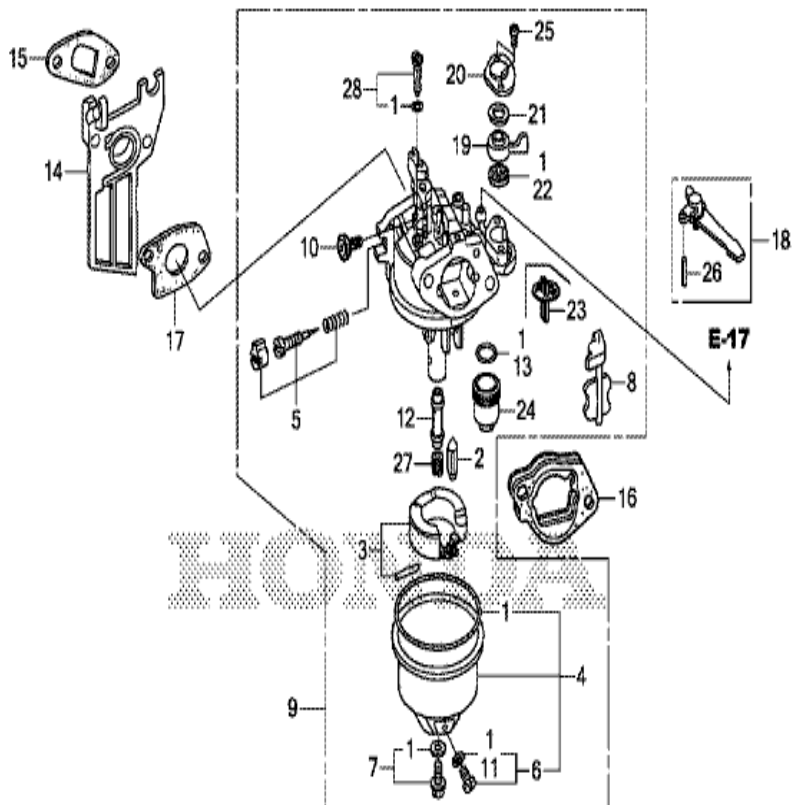

GX160UH2

E-14 CARBURETOR

Refnr	Part Number	Description	from	to	Unit Qty.	Order Qty.	Repair Qty.
1	16010-ZE1-812	GASKET SET			001	0	0
2	16011-ZE0-005	VALVE SET, FLOAT			001	0	0
3	16013-Z0S-B01	FLOAT SET			001	0	0
4	16015-Z4M-911	CHAMBER SET, FLOAT			001	0	0
5	16016-ZH8-W01	SCREW SET			001	0	0
6	16024-Z5T-901	SCREW SET, DRAIN			001	0	0
7	16028-Z5T-901	SCREW SET			001	0	0
8	16044-ZE0-005	CHOKE SET			001	0	0
9	16100-Z4M-WA1	CARBURETOR ASSY. (BE99N A)			001	0	0
10	16124-ZE0-005	SCREW, THROTTLE STOP			001	0	0
11	16141-Z0S-003	WASHER, PLAIN (6.2X10.7 DRAIN)			001	0	0
12	16166-Z4M-WA1	NOZZLE, MAIN			001	0	0
13	16173-001-004	O-RING			001	0	0
14	16211-Z4M-900	INSULATOR, CARBURETOR			001	0	0
15	16212-Z1T-701	PACKING, INSULATOR (NINGBO SIL GASKET)			001	0	0
15	16212-ZH8-800	PACKING, INSULATOR			001	0	0
16	16220-ZE1-020	SPACER COMP., CARBURETOR			001	0	0
17	16221-Z1T-701	PACKING, CARBURETOR (NINGBO SIL GASKET)			001	0	0
17	16221-ZH8-801	PACKING, CARBURETOR			001	0	0
18	16610-Z1T-000	LEVER COMP., CHOKE (STD.)			001	0	0
18	16610-ZE1-000	LEVER COMP., CHOKE (STD.)			(1)	0	0
19	16953-ZE1-812	LEVER, COCK			001	0	0
20	16954-ZE1-812	PLATE, LEVER SETTING			001	0	0
21	16956-ZE1-811	SPRING, COCK LEVER			001	0	0
22	16957-ZE1-812	PACKING, FUEL COCK			001	0	0
23	16959-Z5T-901	FILTER, CUP			001	0	0
24	16967-ZE0-811	CUP, FUEL STRAINER			001	0	0
25	93500-03006-1H	SCREW, PAN, 3X6			002	0	0
26	94305-20122	PIN, SPRING, 2X12			001	0	0