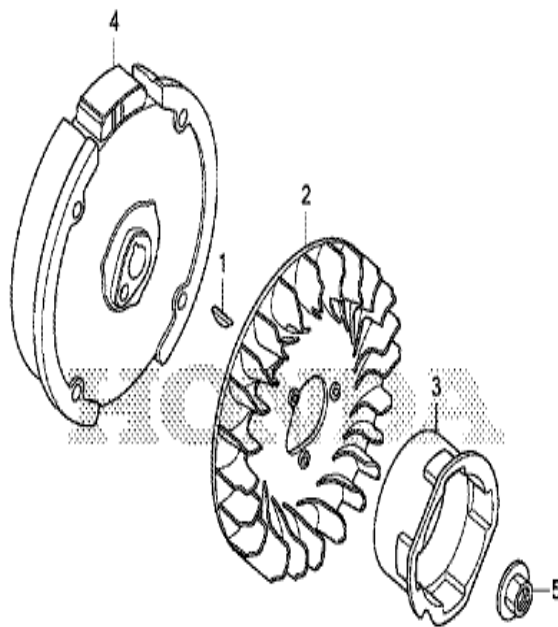

GX160UH2
E-19 FLYWHEEL

FR.
ZED00E1900

Refnr	Part Number	Description	from	to	Unit Qty.	Order Qty.	Repair Qty.
1	13331-Z8B-900	KEY, SPECIAL WOODRUFF, 25X18			001	0	0
2	19511-Z1T-000	FAN, COOLING			001	0	0
2	19511-ZE1-000	FAN, COOLING			(1)	0	0
3	28451-Z1T-700	PULLEY, STARTER			001	0	0
3	28451-Z4M-003	PULLEY, STARTER			(1)	0	0
4	31110-Z1T-931	FLYWHEEL COMP. (YUXIN)			001	0	0
4	31110-Z1T-932	FLYWHEEL COMP. (MAHLE)	1209747		001	0	0
5	90201-Z0T-800	NUT, SPECIAL, 14MM			(1)	0	0
5	90201-Z1T-000	NUT, SPECIAL, 14MM			001	0	0