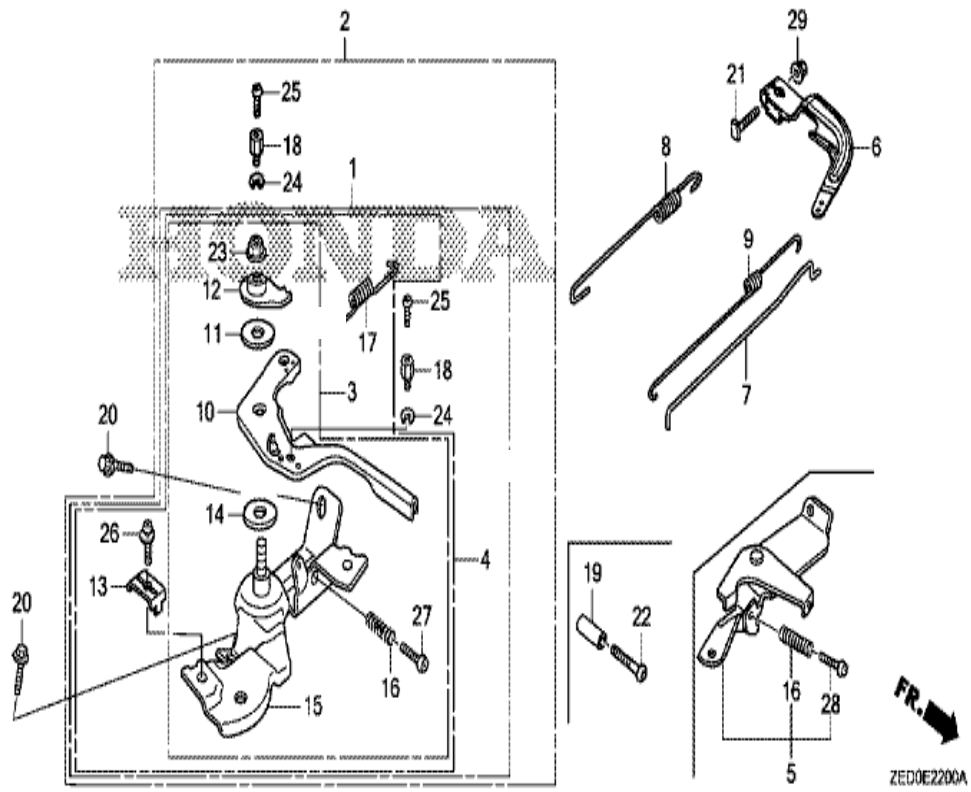

GX160UH2
E-22 CONTROL

Refnr	Part Number	Description	from	to	Unit Qty.	Order Qty.	Repair Qty.
no items found