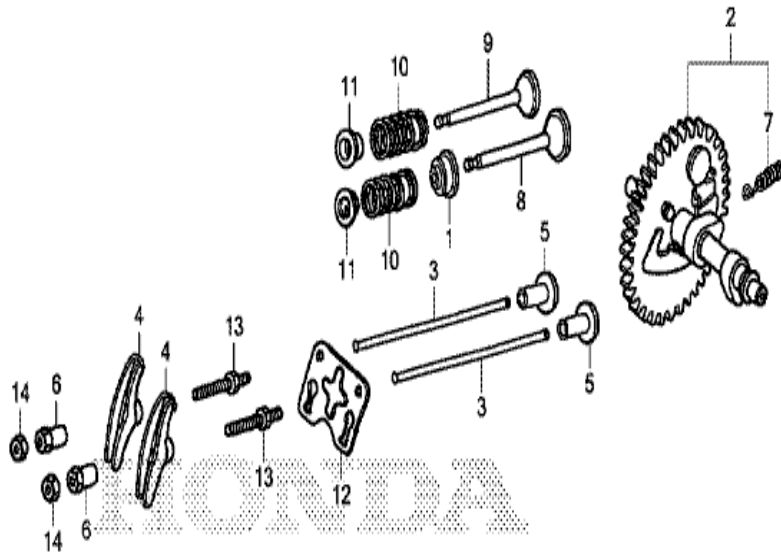

**GX160UH2**  
**E-12 FAN COVER**

Refnr	Part Number	Description	from	to	Unit Qty.	Order Qty.	Repair Qty.
1	19610-Z4M-000ZA	COVER COMP., FAN *R280* (R280 POWER RED)			(1)	0	0
1	19610-Z4M-000ZB	COVER COMP., FAN *NH1* (NH1 BLACK)			(1)	0	0
1	19610-ZCW-000ZA	COVER COMP., FAN *R280* (R280 POWER RED)			001	0	0
1	19610-ZCW-000ZB	COVER COMP., FAN *NH1* (NH1 BLACK)			001	0	0
2	19611-Z4M-810	PLATE COMP., SIDE (OIL ALERT)			001	0	0
4	19630-Z4M-010	SHROUD COMP.			001	0	0
5	34150-ZH7-023	ALERT UNIT, OIL (IIDA)			001	0	0
7	35120-Z0T-831	SWITCH ASSY., ENGINE STOP (TOYO DENSO)			(1)	0	0
7	35120-Z0T-832	SWITCH ASSY., ENGINE STOP (MINDA)			001	0	0
7	36100-ZF6-P82	SWITCH ASSY., ENGINE STOP			001	0	0
8	90013-883-000	BOLT, FLANGE, 6X12 (CT200)			006	0	0
9	90022-888-010	BOLT, FLANGE, 6X20 (CT200)			001	0	0
10	90601-Z1T-003	CLIP, HARNESS			001	0	0
11	95701-06008-00	BOLT, FLANGE, 6X8			001	0	0

**GX160UH2**  
**E-9 CAMSHAFT**

FR. →

ZED0E0900

Refnr	Part Number	Description	from	to	Unit Qty.	Order Qty.	Repair Qty.
1	12209-Z4M-801	SEAL, VALVE STEM			(1)	0	0
1	12209-ZH8-003	SEAL, VALVE STEM			001	0	0
2	14100-Z1T-930	CAMSHAFT ASSY.			001	0	0
2	14100-Z4M-000	CAMSHAFT ASSY.			(1)	0	0
3	14410-Z4M-000	ROD COMP., PUSH			002	0	0
4	14431-Z1T-000	ARM, VALVE ROCKER			002	0	0
4	14431-ZE1-000	ARM, VALVE ROCKER			(2)	0	0
5	14441-ZE1-010	LIFTER, VALVE			002	0	0
6	14451-Z4M-000	PIVOT, ROCKER ARM			(2)	0	0
6	14451-Z7E-000	PIVOT, ROCKER ARM			002	0	0
7	14568-ZE1-000	SPRING, WEIGHT RETURN			001	0	0
7	14568-ZE1-000	SPRING, WEIGHT RETURN			(1)	0	0
8	14711-Z1T-930	VALVE, IN.			001	0	0
9	14721-Z4M-000	VALVE, EX.			001	0	0
10	14751-ZF1-000	SPRING, VALVE			002	0	0
11	14771-Z0T-900	RETAINER, VALVE SPRING			(2)	0	0
11	14771-Z1T-000	RETAINER, VALVE SPRING			002	0	0
12	14791-Z4M-000	PLATE, PUSH ROD GUIDE			001	0	0
13	90012-ZE0-010	BOLT, PIVOT, 8MM			002	0	0
14	90206-ZE1-000	NUT, PIVOT ADJUSTING			002	0	0