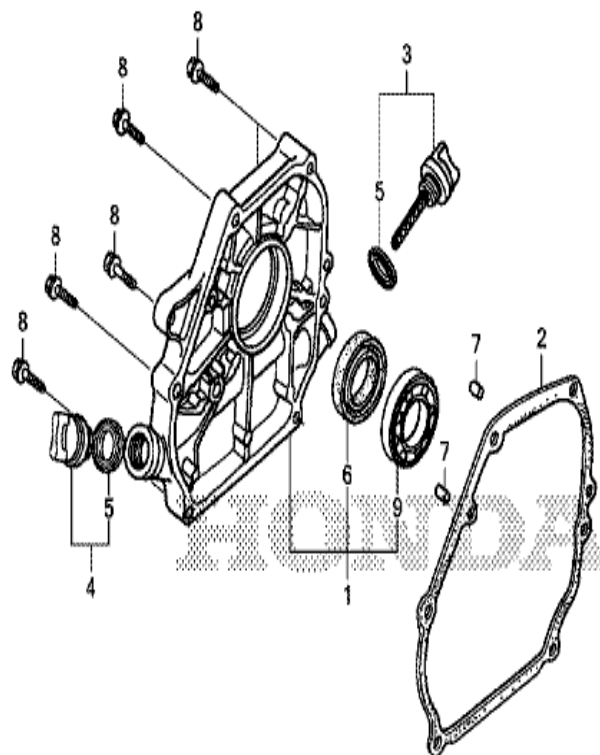

GX160UH2

E-6 CRANKCASE COVER

ZED0E0600

Refnr	Part Number	Description	from	to	Unit Qty.	Order Qty.	Repair Qty.
1	11300-Z4M-640	COVER ASSY., CRANKCASE			001	0	0
2	11381-Z1T-701	PACKING, CASE COVER (NINGBO SIL GASKET)			001	0	0
2	11381-ZH8-801	PACKING, CASE COVER (NON ASBESTOS)			001	0	0
3	15600-Z0T-810	CAP ASSY., OIL FILLER (GAUGE) (GRAY)			(1)	0	0
3	15600-Z1T-000	CAP ASSY., OIL FILLER			001	0	0
4	15600-Z0T-820	CAP ASSY., OIL FILLER (BLACK)			(1)	0	0
4	15600-Z1T-600	CAP ASSY., OIL FILLER			001	0	0
5	15625-Z0T-800	PACKING, OIL FILLER CAP			(2)	0	0
5	15625-Z1T-000	PACKING, OIL FILLER CAP			002	0	0
6	91201-Z0T-801	OIL SEAL, 25X41X6 (NOK)			001	0	0
6	91202-YA0-P01	OIL SEAL, 25X41X6 (ARAI)			001	0	0
6	91202-Z1T-003	OIL SEAL, 25X41X6 (ARAI)			001	0	0
7	94301-08140	DOWEL PIN, 8X14			002	0	0
8	95701-08032-00	BOLT, FLANGE, 8X32			006	0	0
9	96100-62050-00	BEARING, RADIAL BALL, 6205			001	0	0