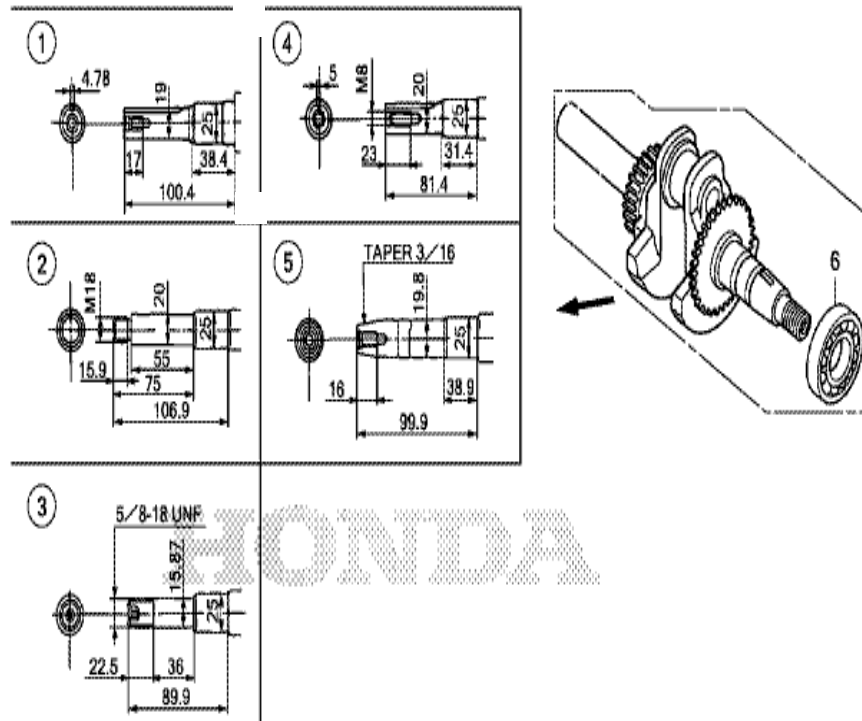

GX160UH2
E-7 CRANKSHAFT

ZED0E0700

Refnr	Part Number	Description	from	to	Unit Qty.	Order Qty.	Repair Qty.
1	13310-Z1T-900	CRANKSHAFT COMP.		1111412	001	0	0
1	13310-ZED-800	CRANKSHAFT COMP.	1111413		001	0	0
6	91001-Z1T-003	BEARING, RADIAL BALL, 6205 (NSK)			001	0	0